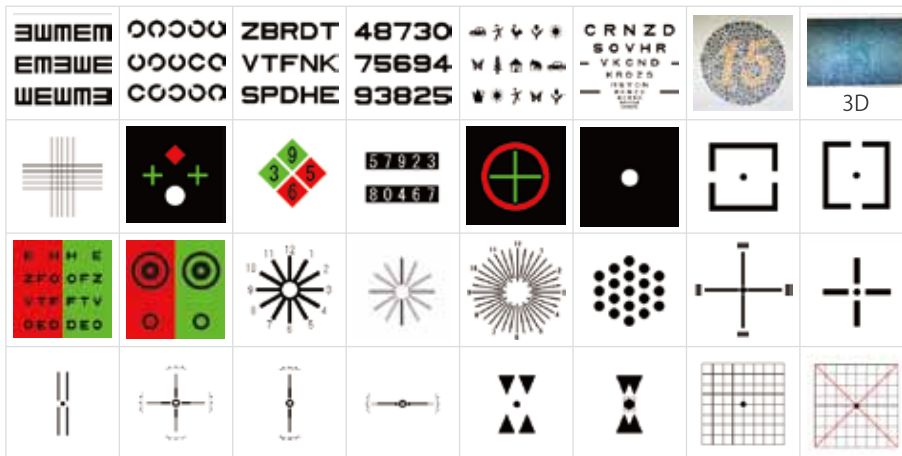

Smart, Slim & Easy to use

LCD Chart LCD-1000P

LCD Chart LCD-1000P

Smart, Slim & Easy to use

FEAUTURE

- 24 inch high resolution Display Panel with circular polarization.
- Various types of standard charts, polarized charts for Binocular test, ETDRS chart, Contrast test, 3D test, Color Vision test, Maddox test(LED), etc.
- Synchronize with Digital Refractor DR-900.
- Random function , Program mode, Masks, etc.
- 4 kinds of channels for the remote control are available.

Synchronize with Digital Refractor DR-900

LCD-1000P

DR-900

SPECIFICATION

Monitor	Type	24 Inch TFT LED Backlight
	Resolution	1920(H) x 1080(V) Pixels
Functions	Chart	1. Landolt 2. Tumbling E 3. Numbers 4. Letters 5. Child 6. Special
	Masking	Single / Horizontal Line / Vertical Line
	Filter	Red and Green / Circular Polarized Filter
	Special function	Mirror mode / Contrast / White and Black reverse / Random / Crowd
	Working Distance	1.0m~8.0m (Step 0.25m) *
	Control device	Wireless IR remote controller / Digital refractor DR-900
	Screen saver function	Screen off / Chart show (OFF, 5sec, 10sec, 30sec)
	Screen saver waiting time	5min / 10min / 30min
Specifications	Body	573(W) x 363(V) x 46(D) mm / 4.3 kg
	Remote control	64(W) x 195(V) x 20(D) mm / 140 g
	Power supply (Main unit)	DC 12V 3.4A
	Power	100~240V
	Power consumption	70VA
Standard Accessory	Mount	1 pcs
	Glasses	Pola / Red and Green
	Remote control	1 pc
	Battery	2 pcs (AA 1.5V)
	Adaptor	1 pc
	Power Cable	1 pc